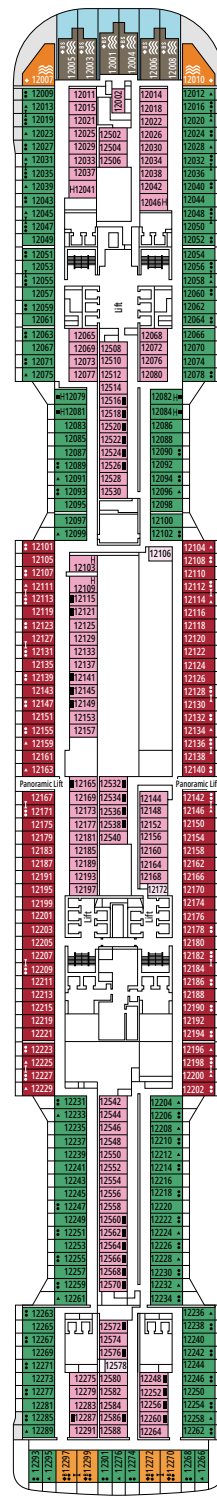

DECK 12
RAPA NUI