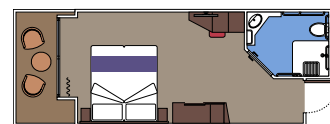

BALCONY

Available in:

- › **Deluxe Balcony (BR3)**
  cabin size 22m²; balcony size 16m²; high deck location (deck 13)
- › **Deluxe Balcony (BR2)**
  cabin size 22m²; balcony size 16m²; medium deck location (deck 11-12)
- › **Deluxe Balcony (BR1)**
  cabin size 21-22m²; balcony size 5-16m²; low deck location (deck 9-10)
- › **Deluxe Balcony with partial view (BP)**
  cabin size 22m²; balcony size 16m²; deck 8-14