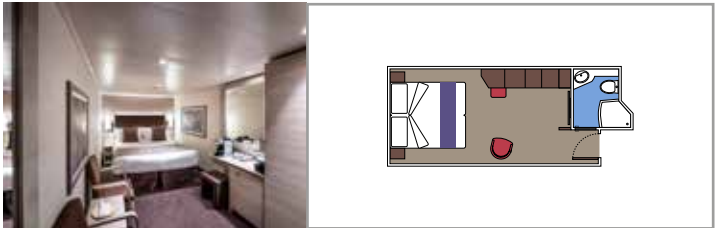

MSC YACHT CLUB DUPLEX SUITE WITH WHIRLPOOL YJD

≈59
 ≈23
 9-12
 4

- › Balcony with private whirlpool bath and dining table
- › Easy access to the MSC Yacht Club areas
- › Two-deck-high cabin

Main level:

- › Open living/dining room with sofa that converts to double bed
- › Bathroom with shower

- › Sitting area with sofa
- › Spacious wardrobe

MSC YACHT CLUB INTERIOR SUITE YIN

≈17
 14-16
 2

- › Spacious wardrobe

The images are representative only. Size, layout and furniture may vary (within the same cabin category).

Cabin size (m²)

Balcony size (m²)

Deck location

Accommodating up to

SUITE AUREA

INCLUDED FACILITIES

- Some Suites have balcony with private whirlpool
- Spacious Wardrobe
- Sitting area with double sofa bed
- Comfortable double bed or single beds (on request)
- Bathroom with shower or bathtub, vanity area with hairdryers
- Interactive TV, telephone, safe, minibar and air conditioning
- Wifi connection available (for a fee)

The images are representative only. Size, layout and furniture may vary (within the same cabin category).

Cabin size (m²)

Balcony size (m²)

Deck location

Accommodating up to

BALCONY

INCLUDED FACILITIES

- Sitting area with sofa
- Comfortable double bed or single beds (on request)
- Bathroom with shower or bathtub, vanity area with hairdryers
- Interactive TV, telephone, safe, minibar and air conditioning
- Wifi connection available (for a fee)