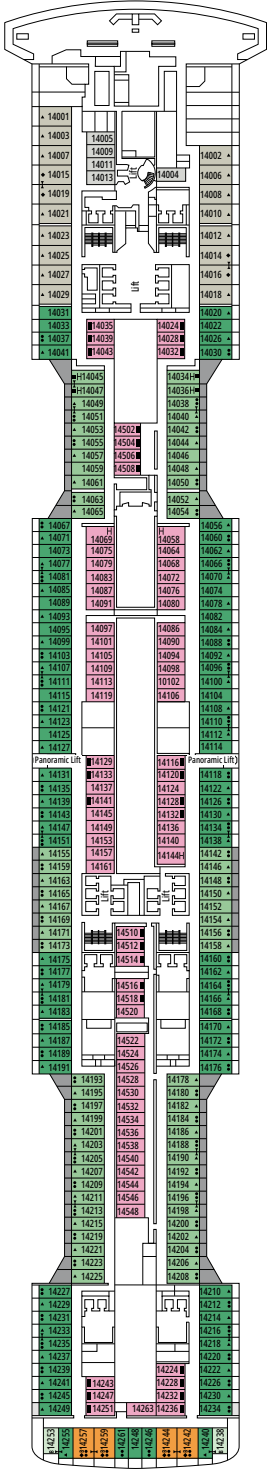

DECK 14
GOLFE DU MORBIHAN

DECK 19
PALAU