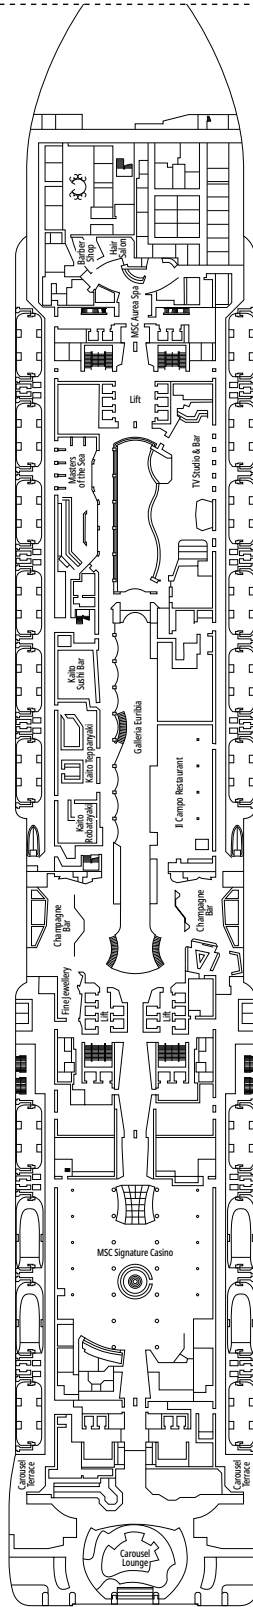

DECK 7
GALÁPAGOS