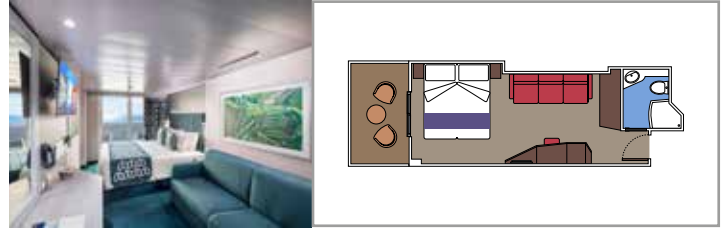

DELUXE BALCONY

BR3

≈17
≈6
13-14
4

› High deck location