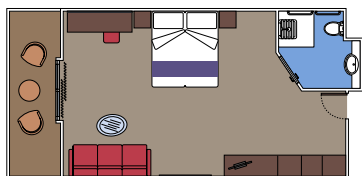

Cabin size (m²)

Balcony size (m²)

Deck location

Accommodating up to

SUITE AUREA

INCLUDED FACILITIES

- Some Suites have balcony with private whirlpool
- Spacious Wardrobe
- Sitting area with double sofa bed
- Comfortable double bed or single beds (on request)
- Bathroom with shower or bathtub, vanity area with hairdryers
- Interactive TV, telephone, safe, minibar and air conditioning
- Wifi connection available (for a fee)

The images are representative only. Size, layout and furniture may vary (within the same cabin category).

Cabin size (m²)

Balcony size (m²)

Deck location

Accommodating up to

BALCONY

INCLUDED FACILITIES

- Sitting area with sofa
- Comfortable double bed or single beds (on request)
- Bathroom with shower or bathtub, vanity area with hairdryers
- Interactive TV, telephone, safe, minibar and air conditioning
- Wifi connection available (for a fee)

STUDIO INTERIOR

IS

 ≈12
  5-14
  1

› Single use

The images are representative only. Size, layout and furniture may vary (within the same cabin category).

 Cabin size (m²)

 Balcony size (m²)

 Deck location

 Accommodating up to

FACILITIES FOR GUESTS WITH DISABILITIES OR REDUCED MOBILITY

DELUXE BALCONY WITH PARTIAL VIEW FOR GUESTS WITH DISABILITIES OR REDUCED MOBILITY

MSC YACHT CLUB

Available in:

- › **MSC Yacht Club Deluxe Suite (YC1)**
cabin size 29m²; balcony size 5m²; deck 15