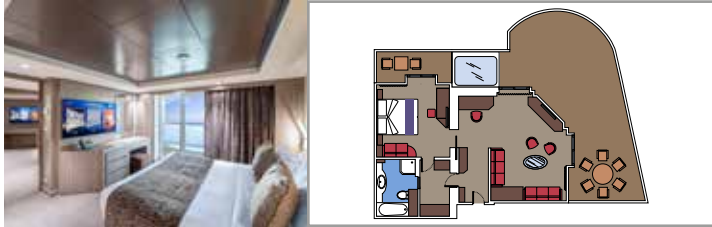

TOP SAIL LOUNGE

MSC YACHT CLUB POOL

INCLUDED FACILITIES

- Luxury suites with premium interiors
- Some Suites have balcony with private whirlpool
- Spacious wardrobe
- Comfortable double bed or single beds (on request)
- Bathroom with shower and/or bathtub, vanity area with hairdryer
- Interactive TV, telephone, safe, minibar and air conditioning
- Wifi connection included

MSC YACHT CLUB ROYAL SUITE YC3

≈58
 ≈40
 15
 4

- › Balcony with private whirlpool bath and dining table
- › Separate living area and dining room
- › Walk-in wardrobes
- › Bathroom with bathtub and shower