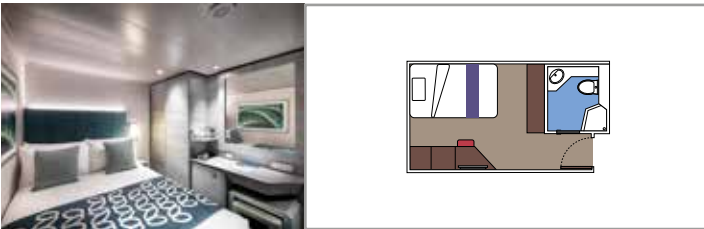

STUDIO INTERIOR

IS

≈12
5-14
1

› Single use

The images are representative only. Size, layout and furniture may vary (within the same cabin category).

Cabin size (m²)

Balcony size (m²)

Deck location

Accommodating up to