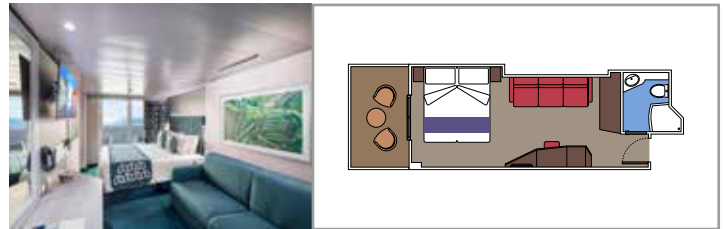

DELUXE BALCONY

BR1

≈17
≈6
8-10
4

› Low deck location