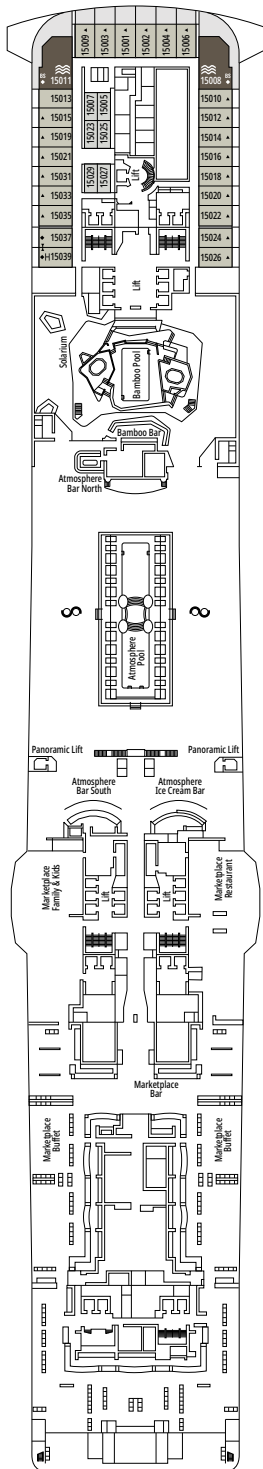

DECK 15
CINQUE TERRE

DECK 19
PALAU