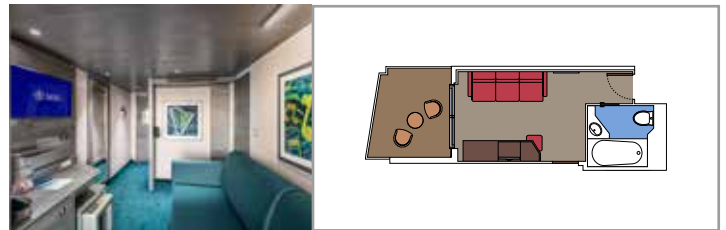

The images are representative only. Size, layout and furniture may vary (within the same cabin category).

Cabin size (m²)

Balcony size (m²)

Deck location

Accommodating up to

BALCONY

INCLUDED FACILITIES

- Sitting area with sofa
- Comfortable double bed or single beds (on request)
- Bathroom with shower or bathtub, vanity area with hairdryers
- Interactive TV, telephone, safe, minibar and air conditioning
- Wifi connection available (for a fee)

DELUXE BALCONY WITH PARTIAL VIEW

BP

 ≈17
  ≈6
  8-14
  4

STUDIO BALCONY

BS

 ≈12
  ≈4
  13-14
  1

› Single use

The images are representative only. Size, layout and furniture may vary (within the same cabin category).

 Cabin size (m²)

 Balcony size (m²)

 Deck location

 Accommodating up to

OCEAN VIEW

INCLUDED FACILITIES

- Window with sea view
- Relaxing armchair
- Comfortable double bed or single beds (on request)
- Bathroom with shower or bathtub, vanity area with hairdryers
- Interactive TV, telephone, safe, minibar and air conditioning
- Wifi connection available (for a fee)