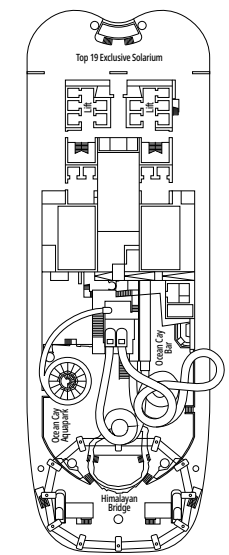

The images are representative only. Size, layout and furniture may vary (within the same cabin category).

Cabin size (m²)

Balcony size (m²)

Deck location

Accommodating up to

BALCONY

INCLUDED FACILITIES

- Sitting area with sofa
- Comfortable double bed or single beds (on request)
- Bathroom with shower or bathtub, vanity area with hairdryers
- Interactive TV, telephone, safe, minibar and air conditioning
- Wifi connection available (for a fee)

FACILITIES FOR GUESTS WITH DISABILITIES OR REDUCED MOBILITY

Cabin door width	85,5 cm
Cabin clearance	82,1 cm
Bathroom door width	90 cm
Size of cabin (floor space)	from ≈ 22 to ≈ 28 m ²
Size of bathroom	3,1 m ²
Is there a fold-down seat in the shower?	Yes
Height of seat from the floor	44 cm
Does the WC seat have grab rails?	Yes
Are wheelchairs available on board?	In limited numbers*
Are all decks/public areas accessible?	Yes
Are all lifeboats wheelchair-accessible?	No**
Do the lifts have deck indicators?	Visual, Audio & Braille
Can severely visually impaired/blind guests be catered for on the cruise?	Only with full-time carer

MINI CLUB LEGO®

DECK 9
BLUE BAY

DECK 10
ROSS SEA

DECK 11
FERNANDO DE NORONHA

DECK 12
RAPA NUI

DECK 13
ZAKYNTHOS

TEEN CLUB

INFINITY BAR