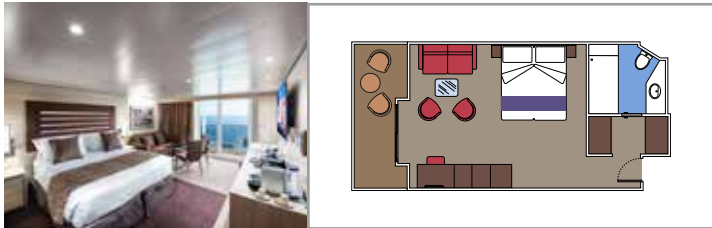

MSC YACHT CLUB DUPLEX SUITE WITH WHIRLPOOL YJD

≈59
 ≈23
 9-12
 4

- › Balcony with private whirlpool bath and dining table
- › Easy access to the MSC Yacht Club areas
- › Two-deck-high cabin

Main level:

- › Open living/dining room with sofa that converts to double bed
- › Bathroom with shower

- › Sitting area with sofa
- › Spacious wardrobe

MSC YACHT CLUB INTERIOR SUITE YIN

≈17
 14-16
 2

- › Spacious wardrobe

The images are representative only. Size, layout and furniture may vary (within the same cabin category).

Cabin size (m²)

Balcony size (m²)

Deck location

Accommodating up to

SUITE AUREA

INCLUDED FACILITIES

- Some Suites have balcony with private whirlpool
- Spacious Wardrobe
- Sitting area with double sofa bed
- Comfortable double bed or single beds (on request)
- Bathroom with shower or bathtub, vanity area with hairdryers
- Interactive TV, telephone, safe, minibar and air conditioning
- Wifi connection available (for a fee)

The images are representative only. Size, layout and furniture may vary (within the same cabin category).

Cabin size (m²)

Balcony size (m²)

Deck location

Accommodating up to

BALCONY

INCLUDED FACILITIES

- Sitting area with sofa
- Comfortable double bed or single beds (on request)
- Bathroom with shower or bathtub, vanity area with hairdryers
- Interactive TV, telephone, safe, minibar and air conditioning
- Wifi connection available (for a fee)