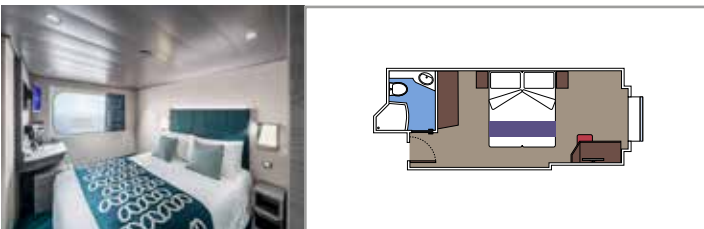

JUNIOR OCEAN VIEW

OM2

≈12
8
2

› Medium deck location