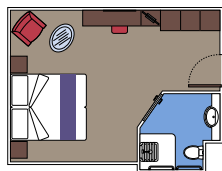

INTERIOR

Available in:

- › **Deluxe Interior (IR2)**
  cabin size 22m²; medium deck location (deck 8-14)
- › **Deluxe Interior (IR1)**
  cabin size 22m²; low deck location (deck 8)

Some cabins for guests with disabilities or reduced mobility have twin beds that can't be converted into double beds. The images are representative only; the size, layout and furniture may vary (within the same cabin category).

FACILITIES FOR GUESTS WITH DISABILITIES OR REDUCED MOBILITY

Cabin door width	85,5 cm
Cabin clearance	82,1 cm
Bathroom door width	90 cm
Size of cabin (floor space)	from ≈ 22 to ≈ 28 m²
Size of bathroom	3,1 m²
Is there a fold-down seat in the shower?	Yes
Height of seat from the floor	44 cm
Does the WC seat have grab rails?	Yes
Are wheelchairs available on board?	In limited numbers*
Are all decks/public areas accessible?	Yes
Are all lifeboats wheelchair-accessible?	No**
Do the lifts have deck indicators?	Visual, Audio & Braille
Can severely visually impaired/blind guests be catered for on the cruise?	Only with full-time carer

* Only for embarkation, disembarkation and emergencies.

** In the event of an emergency, dedicated personnel will help guests with disabilities or reduced mobility to board lifeboats.