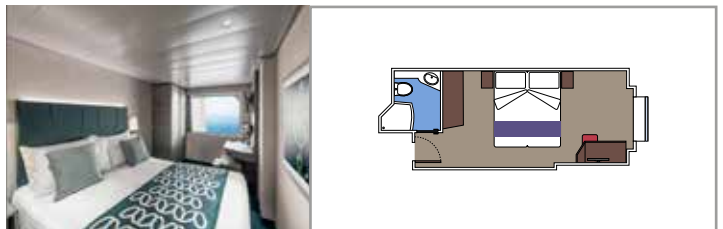

JUNIOR OCEAN VIEW WITH OBSTRUCTED VIEW

OO

≈12
8
2

The images are representative only. Size, layout and furniture may vary (within the same cabin category).

Cabin size (m²)

Balcony size (m²)

Deck location

Accommodating up to