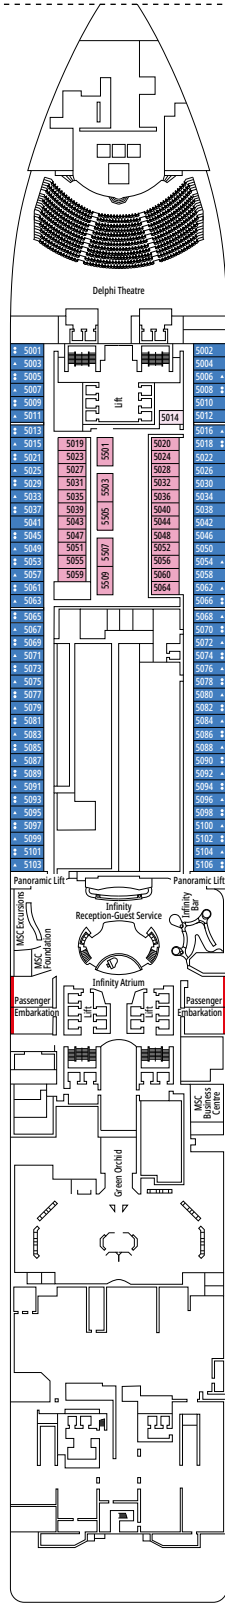

DECK 5
ELBE RIVER