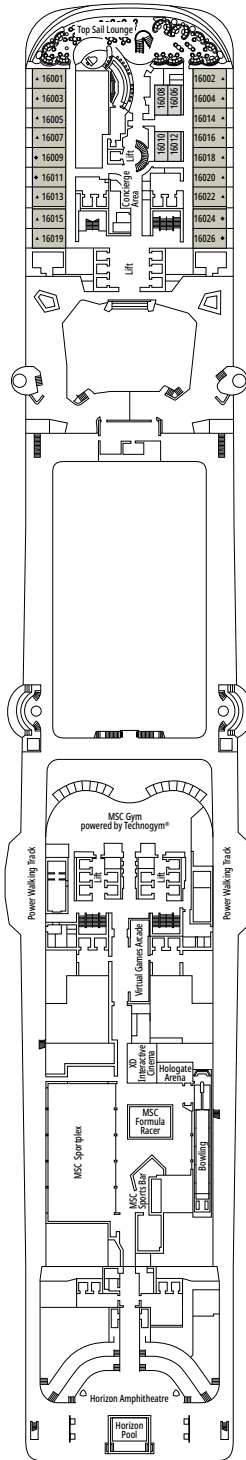

DECK 16
GREAT BARRIER REEF

DECK 19
PALAU