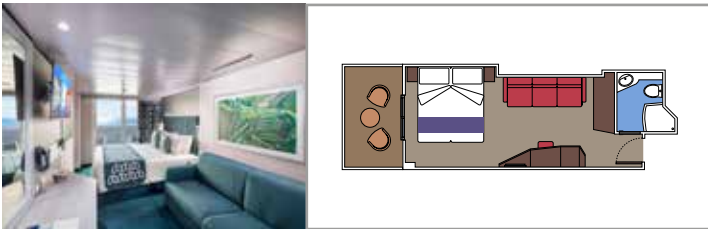

DELUXE BALCONY

BR2

≈17
≈6
11-12
4

› Medium deck location