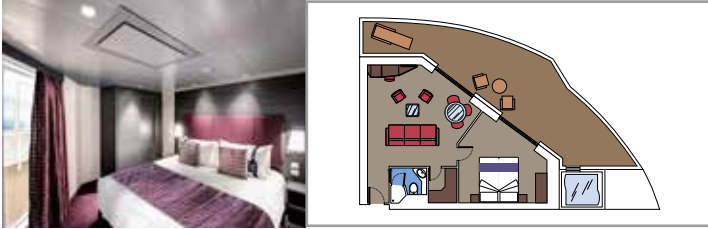

- › Sitting area with sofa
- › Spacious wardrobe

MSC YACHT CLUB INTERIOR SUITE YIN

≈17
 14-16
 2

- › Spacious wardrobe

The images are representative only. Size, layout and furniture may vary (within the same cabin category).

Cabin size (m²)

Balcony size (m²)

Deck location

Accommodating up to

SUITE AUREA

INCLUDED FACILITIES

- Some Suites have balcony with private whirlpool
- Spacious Wardrobe
- Sitting area with double sofa bed
- Comfortable double bed or single beds (on request)
- Bathroom with shower or bathtub, vanity area with hairdryers
- Interactive TV, telephone, safe, minibar and air conditioning
- Wifi connection available (for a fee)

GRAND SUITE AUREA WITH TERRACE AND WHIRLPOOL

SXJ

 ≈39
  ≈36
  12
  4

- > Balcony with its own private whirlpool bath
- > Sitting area with double sofa bed
- > Walk-in wardrobe

PREMIUM SUITE AUREA WITH TERRACE AND WHIRLPOOL

The images are representative only. Size, layout and furniture may vary (within the same cabin category).

Cabin size (m²)

Balcony size (m²)

Deck location

Accommodating up to

BALCONY

INCLUDED FACILITIES

- Sitting area with sofa
- Comfortable double bed or single beds (on request)
- Bathroom with shower or bathtub, vanity area with hairdryers
- Interactive TV, telephone, safe, minibar and air conditioning
- Wifi connection available (for a fee)