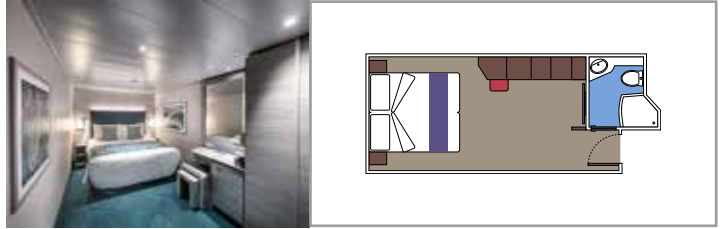

DELUXE INTERIOR

IR1

≈17
5-10
4

› Low deck location