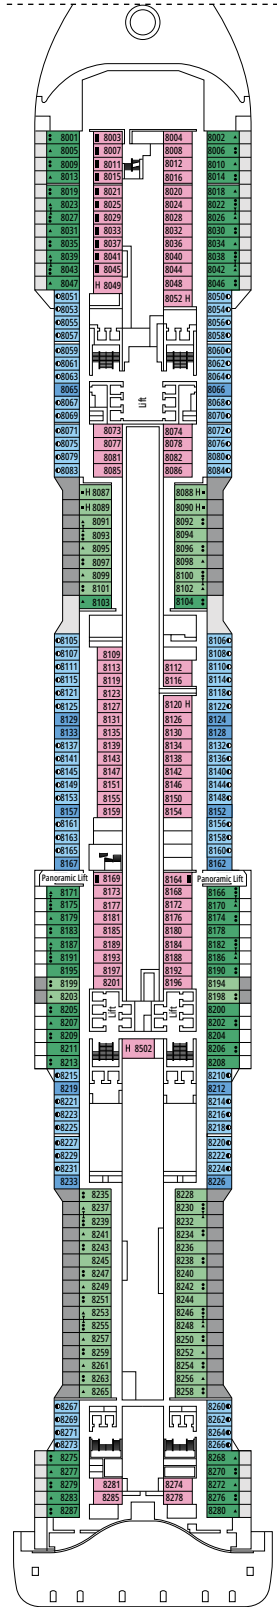

DECK 8
MARION ISLAND