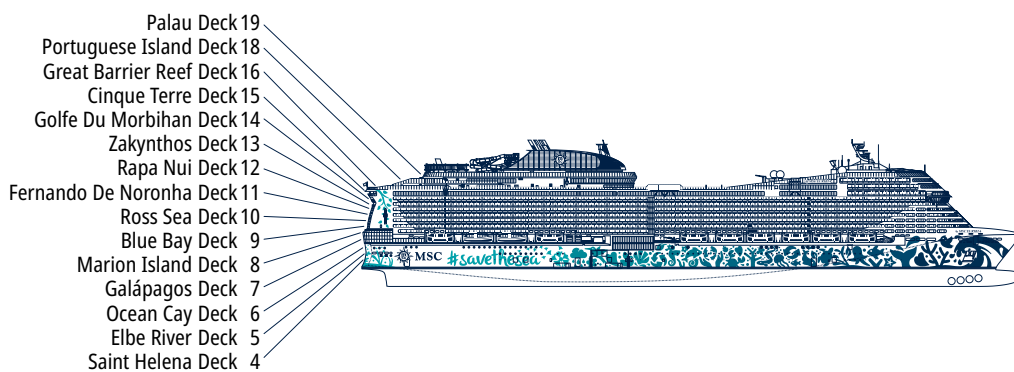

MSC EURIBIA

TECHNICAL SHEET

TECHNICAL CHARACTERISTICS OF THE SHIP

MSC EXCURSIONS

TECHNICAL CHARACTERISTICS OF THE SHIP	
GROSS TONNAGE	181.541
LENGTH / BEAM / HEIGHT	331,43 m / 43 m / 75,5 m
SURFACE AREA	35.000 m ² public areas
PUBLIC AREA RATIO	7,8 m ² per passenger
DECKS	19, included 15 for guests
LIFTS	32, included 19 for guests (2 panoramic and 1 for the MSC Yacht Club)
VOLTAGE (IN CABIN)	120/230 volts
MAXIMUM SPEED	22,8 knots
STABILISERS	Stabilised with 2 fins
NUMBER OF PASSENGERS	6.327
NUMBER OF CABINS	2.419, included 60 for guests with disabilities or reduced mobility
CREW MEMBERS	Approx. 1.711
POOLS	4, included 1 with sliding roof and 1 for the MSC Yacht Club
WHIRLPOOLS	9 whirlpool baths
ENVIRONMENTAL TECHNOLOGY	The second ship in the MSC Cruises fleet powered by Liquefied Natural Gas (LNG), one of the world's cleanest marine fuels at scale