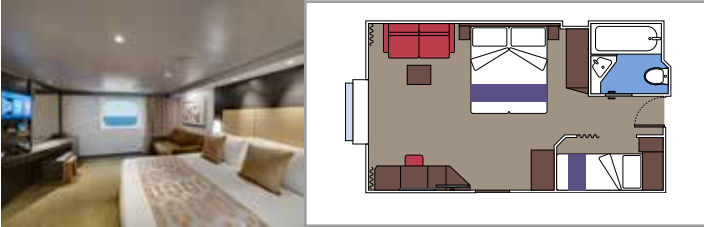

OCEAN VIEW

INCLUDED FACILITIES

- Window with sea view
- Relaxing armchair
- Comfortable double bed or single beds (on request)
- Bathroom with shower or bathtub, vanity area with hairdryers
- Interactive TV, telephone, safe, minibar and air conditioning
- Wifi connection available (for a fee)

PREMIUM OCEAN VIEW

OL2

≈25
9-11
6

› Medium deck location