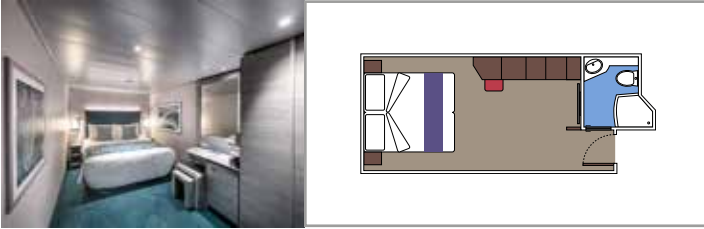

INTERIOR

INCLUDED FACILITIES

- Comfortable double bed or single beds (on request)
- Bathroom with shower or bathtub, vanity area with hairdryers
- Interactive TV, telephone, safe, minibar and air conditioning
- Wifi connection available (for a fee)

DELUXE INTERIOR

IR2

≈17
11-14
4

› Medium deck location