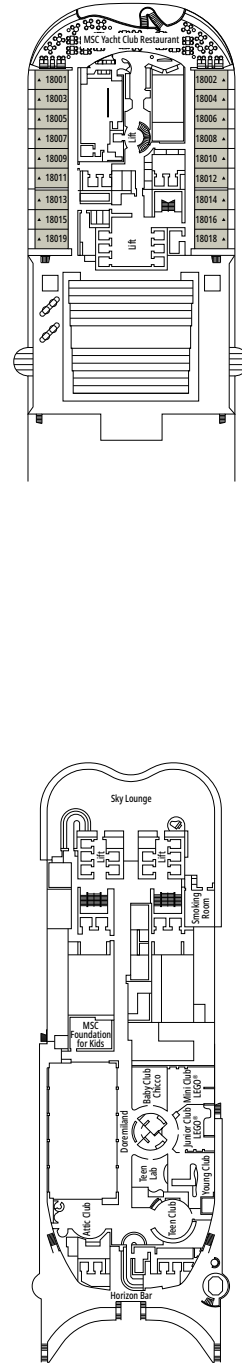

DECK 14
GOLFE DU MORBIHAN

DECK 15
CINQUE TERRE

DECK 16
GREAT BARRIER REEF

DECK 19
PALAU