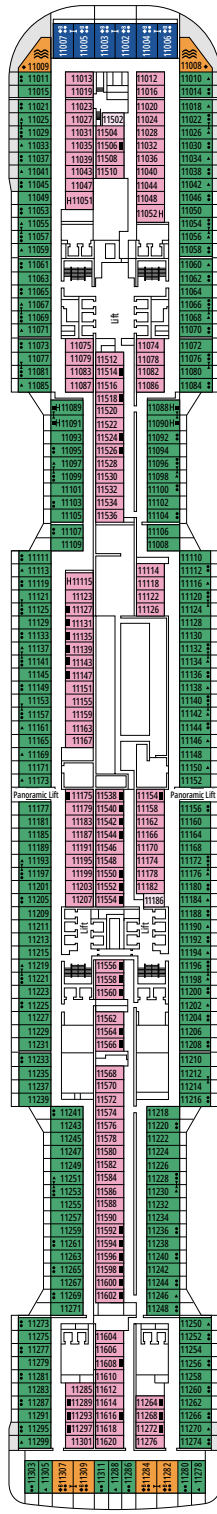

DECK 11
FERNANDO DE NORONHA