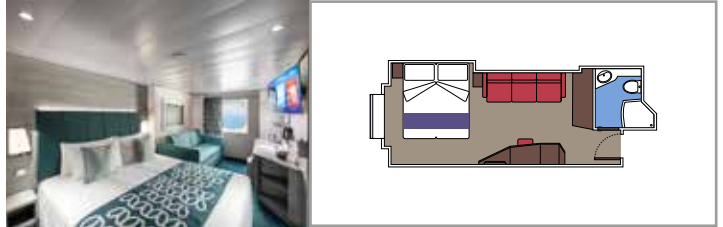

Cabin size (m²)

Balcony size (m²)

Deck location

Accommodating up to

SUITE AUREA

INCLUDED FACILITIES

- Some Suites have balcony with private whirlpool
- Spacious Wardrobe
- Sitting area with double sofa bed
- Comfortable double bed or single beds (on request)
- Bathroom with shower or bathtub, vanity area with hairdryers
- Interactive TV, telephone, safe, minibar and air conditioning
- Wifi connection available (for a fee)

The images are representative only. Size, layout and furniture may vary (within the same cabin category).

Cabin size (m²)

Balcony size (m²)

Deck location

Accommodating up to

BALCONY

INCLUDED FACILITIES

- Sitting area with sofa
- Comfortable double bed or single beds (on request)
- Bathroom with shower or bathtub, vanity area with hairdryers
- Interactive TV, telephone, safe, minibar and air conditioning
- Wifi connection available (for a fee)

 Cabin size (m²)

 Balcony size (m²)

 Deck location

 Accommodating up to

OCEAN VIEW

INCLUDED FACILITIES

- Window with sea view
- Relaxing armchair
- Comfortable double bed or single beds (on request)
- Bathroom with shower or bathtub, vanity area with hairdryers
- Interactive TV, telephone, safe, minibar and air conditioning
- Wifi connection available (for a fee)

PREMIUM OCEAN VIEW

OL2

 ≈25
  9-11
  6

› Medium deck location

DELUXE OCEAN VIEW

OR1

 ≈16
  5
  4

› Low deck location