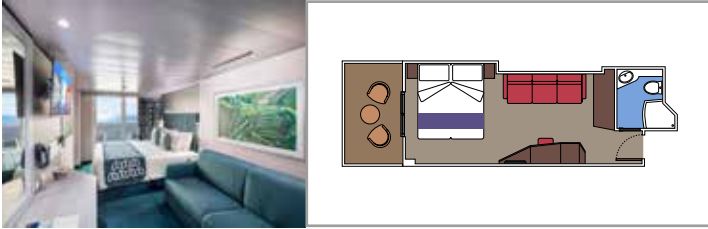

BALCONY

INCLUDED FACILITIES

- Sitting area with sofa
- Comfortable double bed or single beds (on request)
- Bathroom with shower or bathtub, vanity area with hairdryers
- Interactive TV, telephone, safe, minibar and air conditioning
- Wifi connection available (for a fee)

DELUXE BALCONY AUREA

BA

≈17
≈6
11-13
4

› Best ship position