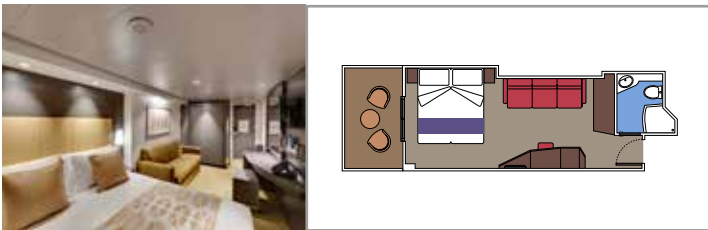

Cabin size (m²)

Balcony size (m²)

Deck location

Accommodating up to

SUITE AUREA

INCLUDED FACILITIES

- Some Suites have balcony with private whirlpool
- Spacious Wardrobe
- Sitting area with double sofa bed
- Comfortable double bed or single beds (on request)
- Bathroom with shower or bathtub, vanity area with hairdryers
- Interactive TV, telephone, safe, minibar and air conditioning
- Wifi connection available (for a fee)

The images are representative only. Size, layout and furniture may vary (within the same cabin category).

Cabin size (m²)

Balcony size (m²)

Deck location

Accommodating up to

BALCONY

INCLUDED FACILITIES

- Sitting area with sofa
- Comfortable double bed or single beds (on request)
- Bathroom with shower or bathtub, vanity area with hairdryers
- Interactive TV, telephone, safe, minibar and air conditioning
- Wifi connection available (for a fee)

DELUXE BALCONY WITH PARTIAL VIEW

BP

 ≈17
  ≈6
  8-14
  4

STUDIO BALCONY

BS

 ≈12
  ≈4
  13-14
  1

› Single use

The images are representative only. Size, layout and furniture may vary (within the same cabin category).

 Cabin size (m²)

 Balcony size (m²)

 Deck location

 Accommodating up to

OCEAN VIEW

INCLUDED FACILITIES

- Window with sea view
- Relaxing armchair
- Comfortable double bed or single beds (on request)
- Bathroom with shower or bathtub, vanity area with hairdryers
- Interactive TV, telephone, safe, minibar and air conditioning
- Wifi connection available (for a fee)