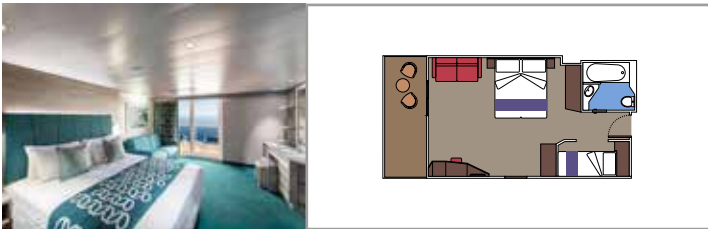

Cabin size (m²)

Balcony size (m²)

Deck location

Accommodating up to

SUITE AUREA

INCLUDED FACILITIES

- Some Suites have balcony with private whirlpool
- Spacious Wardrobe
- Sitting area with double sofa bed
- Comfortable double bed or single beds (on request)
- Bathroom with shower or bathtub, vanity area with hairdryers
- Interactive TV, telephone, safe, minibar and air conditioning
- Wifi connection available (for a fee)

SLJ

 ≈27
  ≈26-30
  9-13
  4

- > Balcony with its own private whirlpool bath
- > Sitting area with double sofa bed
- > Spacious wardrobe

PREMIUM SUITE AUREA

SL1

 ≈25
  ≈3-14
  9-14
  6

- > Spacious wardrobe

The images are representative only. Size, layout and furniture may vary (within the same cabin category).

Cabin size (m²)

Balcony size (m²)

Deck location

Accommodating up to

BALCONY

INCLUDED FACILITIES

- Sitting area with sofa
- Comfortable double bed or single beds (on request)
- Bathroom with shower or bathtub, vanity area with hairdryers
- Interactive TV, telephone, safe, minibar and air conditioning
- Wifi connection available (for a fee)

 Cabin size (m²)

 Balcony size (m²)

 Deck location

 Accommodating up to

OCEAN VIEW

INCLUDED FACILITIES

- Window with sea view
- Relaxing armchair
- Comfortable double bed or single beds (on request)
- Bathroom with shower or bathtub, vanity area with hairdryers
- Interactive TV, telephone, safe, minibar and air conditioning
- Wifi connection available (for a fee)