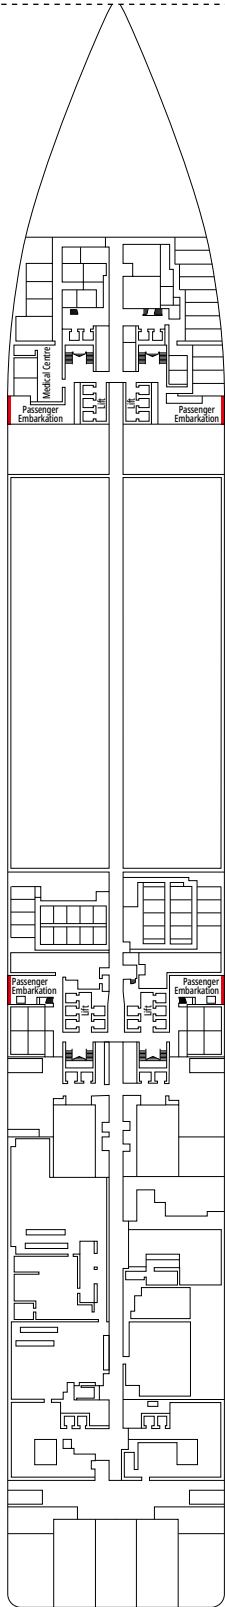

DECK 4
SAINT HELENA